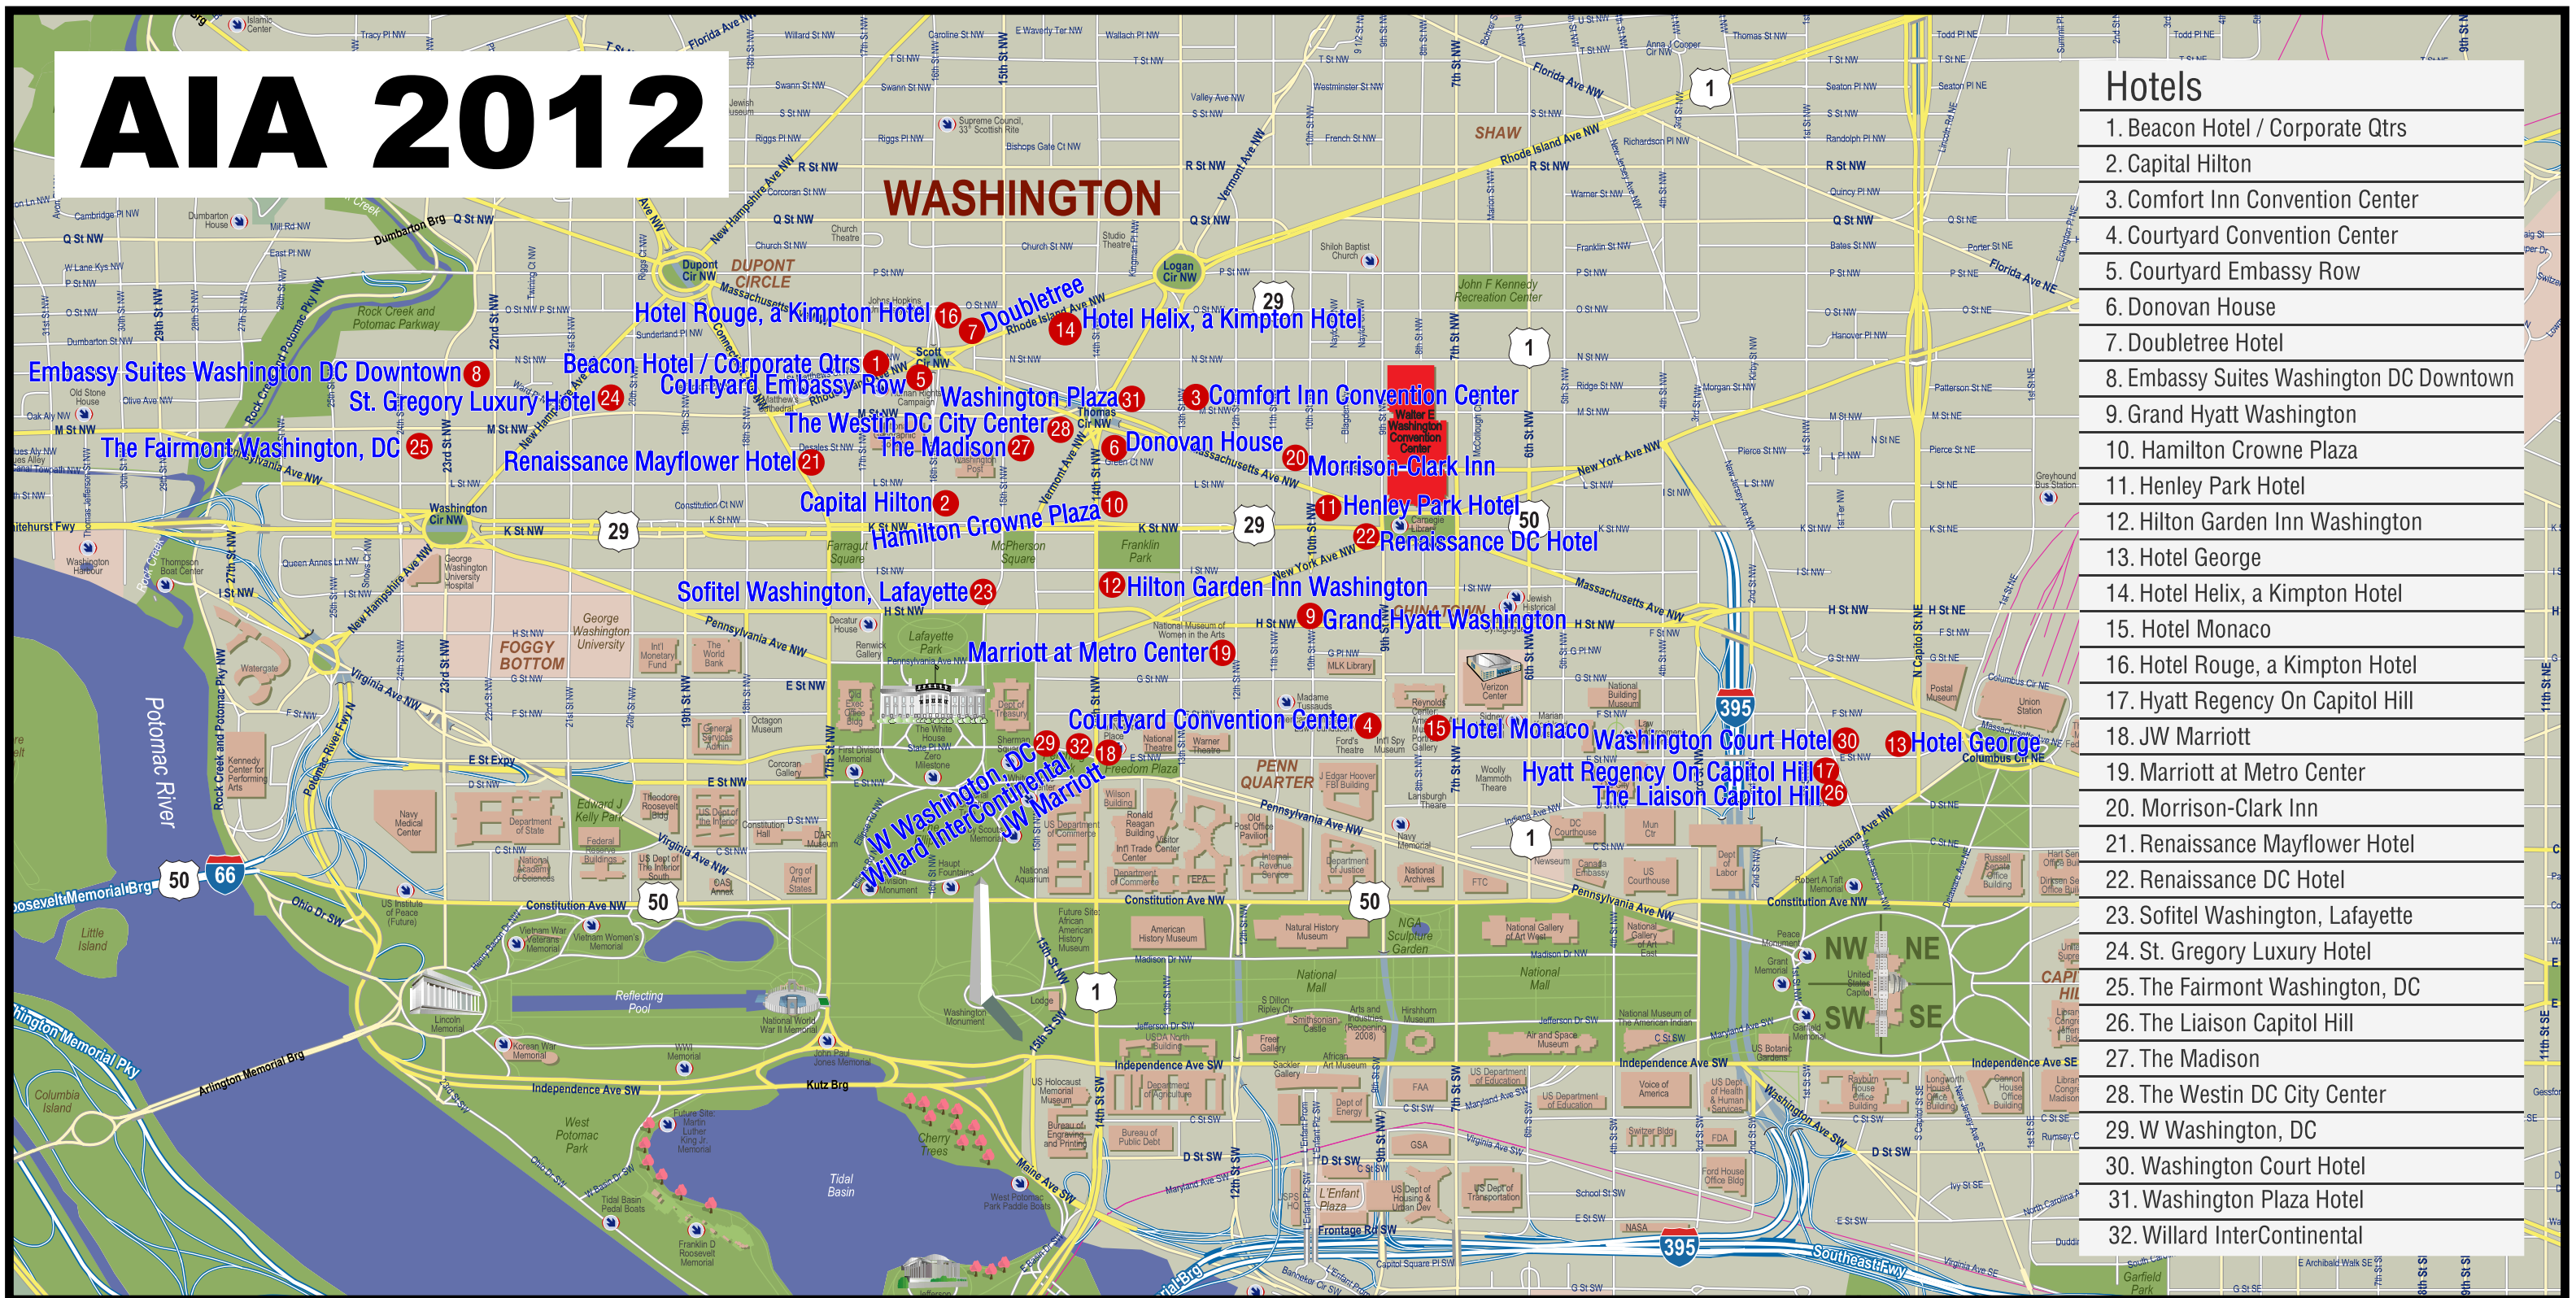

AIA 2012

Hotels

1. Beacon Hotel / Corporate Qtrs
2. Capital Hilton
3. Comfort Inn Convention Center
4. Courtyard Convention Center
5. Courtyard Embassy Row
6. Donovan House
7. Doubletree Hotel
8. Embassy Suites Washington DC Downtown
9. Grand Hyatt Washington
10. Hamilton Crowne Plaza
11. Henley Park Hotel
12. Hilton Garden Inn Washington
13. Hotel George
14. Hotel Helix, a Kimpton Hotel
15. Hotel Monaco
16. Hotel Rouge, a Kimpton Hotel
17. Hyatt Regency On Capitol Hill
18. JW Marriott
19. Marriott at Metro Center
20. Morrison-Clark Inn
21. Renaissance Mayflower Hotel
22. Renaissance DC Hotel
23. Sofitel Washington, Lafayette
24. St. Gregory Luxury Hotel
25. The Fairmont Washington, DC
26. The Liaison Capitol Hill
27. The Madison
28. The Westin DC City Center
29. W Washington, DC
30. Washington Court Hotel
31. Washington Plaza Hotel
32. Willard InterContinental